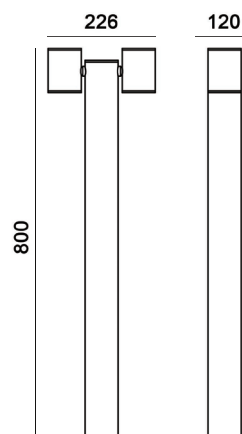

TECHNICAL DATA

TYPE

Professional LED for Exterior Lighting.

PRO	CRI ≥ 80	
IP54		L°
AC85-265V 50/60Hz		50000h

Model:	Diluce Double
Format:	Round
Location:	Exterior
Wattage:	-
Materials:	Aluminium
Led Color:	3000K / 4000K / 6500K
Product Dimension:	800*226*120mm
IP Code:	54
Fixation:	Surface
CRI :	80
Lumen Output:	-
Frequency:	50/60 Hz
Beam Angle:	L°

DIMENSION DRAW

OUTDOOR